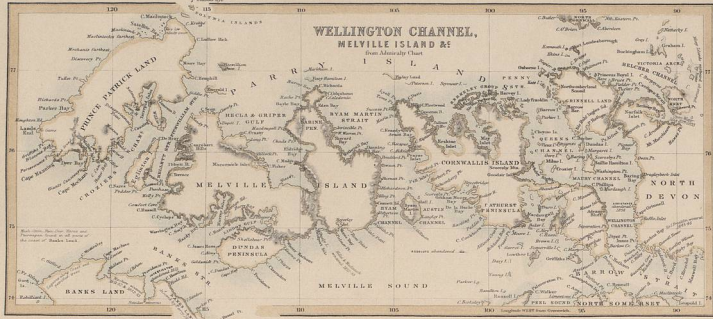

REQUIMADE MAN & BOY